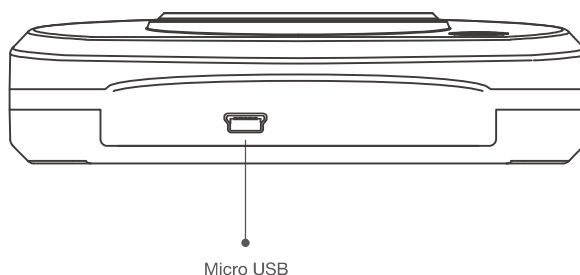

USB interface class	USB Video Class	yes
	USB Audio Class	yes
	TWAIN(Only for Windows system)	yes
	USB Mass storage Class	yes
Compatibility for OS PC	Windows XP and above	
Accessories	USB Cable	yes
	Quick set-up guide	yes
	Software	CD-ROM
Application software	Language	English
	Annotation(Live/Still image)	yes
	Edit	yes
	Preview	yes
	Video Capture	yes
	Still Image Capture	yes
OCR function	ABBYY OCR technology	
TWAIN driver	Only for Windows	

Micro USB

Crusader Ltd

Website: www.CrusaderAv.co.uk

Email: sales@Crusader.co.uk

Tel: +44 (0)115 940 5550

Fax: +44 (0)115 940 6660

Address: Crusader Ltd, Oxford House, 18 Easthorpe Street, Ruddington, Nottingham, NG11 6LA